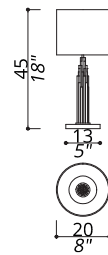

SHADE FABRIC

TS_41 (light green satin)

NOTES

Dimensions are expressed in centimetres, if not otherwise specified.
All products may be customized subject to prior consulting with our technical department; please send your request to info@officina-luce.it.
Officina Luce (Registered brand of ISSARCH srl) reserves the right to change or delete, at any time and without prior warning, the technical specification of any model or the model itself, depending on technical and commercial requirements.