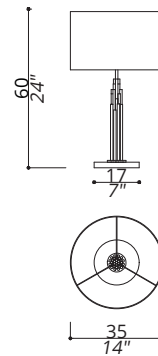

NOTES

Dimensions are expressed in centimetres, if not otherwise specified.
All products may be customized subject to prior consulting with our technical department; please send your request to info@officina-luce.it.
Officina Luce (Registered brand of ISSARCH srl) reserves the right to change or delete, at any time and without prior warning, the technical specification of any model or the model itself, depending on technical and commercial requirements.