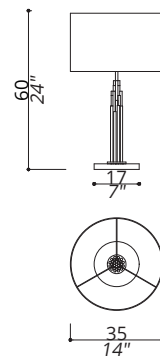

NOTES

Dimensions are expressed in centimetres, if not otherwise specified.
All products may be customized subject to prior consulting with our technical department; please send your request to info@officina-luce.it.
Officina Luce (Registered brand of ISSARCH srl) reserves the right to change or delete, at any time and without prior warning, the technical specification of any model or the model itself, depending on technical and commercial requirements.